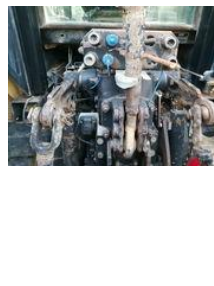

# Same Antares 130 130

## General features

Brand	Same
Subcategory	Farm tractor
Construction year	1994
Date of first registration	19-02-0094
Hourmeter reading	10000
Color	Orange
Condition	Used
General condition	Good
Fuel	Diesel