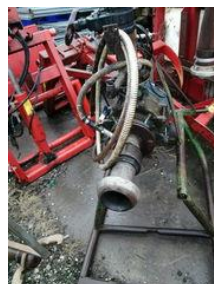

Irriland 70-230

General features

Brand	Irriland
Subcategory	Irrigation equipment
Construction year	2000
Color	green
Condition	Used
General condition	Very good

Irriland 70-230

Technical specifications

assets