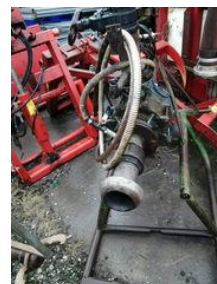

General features

Brand	Irriland
Subcategory	Irrigation equipment
Construction year	2000
Color	green
Condition	Used
General condition	Very good