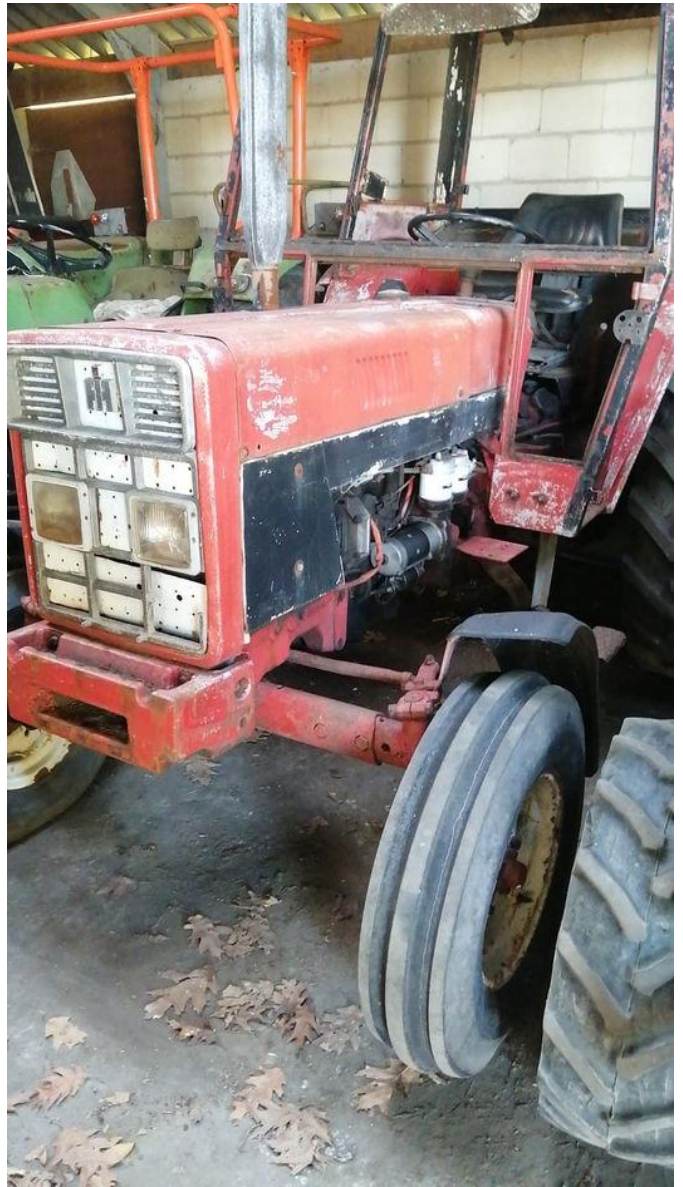

International 633 633

General features

Brand	International
Subcategory	Farm tractor
Licence plate	tnr24r
Construction year	1980
Date of first registration	30-06-1980
operatingHours	6000
Condition	Used
General condition	Good
Fuel	Diesel

International 633 633

Technical specifications

assets

63hp

Accessories